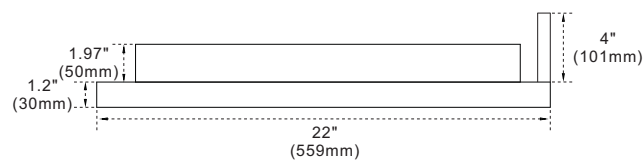

Side view

NOTE: SINK STYLE, SHAPE, FAUCET HOLES, CUTOUT ON TOP, VANITY MAY VARY FROM THE PICTURE ABOVE. INSTRUCTIONAL PURPOSE ONLY.