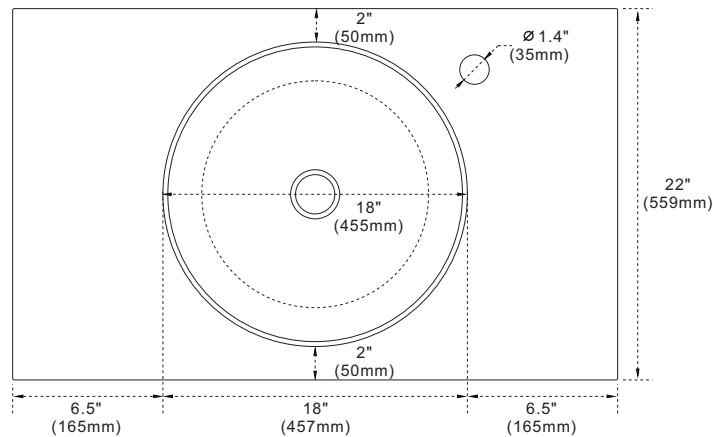

BELLATERRA HOME

Model: 430003-31 Countertop

Features

1. Single 18" round topmount sink cutout;
2. Single faucet hole;
3. 4" height backsplash included;
4. Thickness laminated to 1.2";

Colors / Finishes

- WM - Natural White Carrara marble;
- BG - Natural Black Galaxy Granite;
- GY - Natural Grey Granite;
- WE - White Engineer Stone;

Top view

Side view

NOTE: SINK STYLE, SHAPE, FAUCET HOLES, CUTOUT ON TOP, VANITY MAY VARY FROM THE PICTURE ABOVE. INSTRUCTIONAL PURPOSE ONLY.