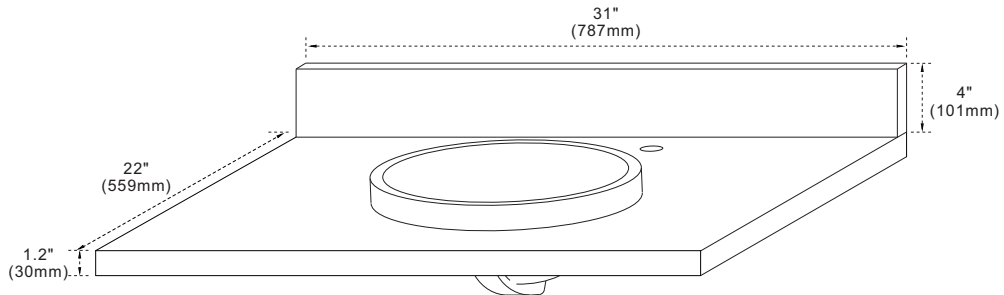

### Features

1. Single 18" round topmount sink cutout;
2. Single faucet hole;
3. 4" height backsplash included;
4. Thickness laminated to 1.2";